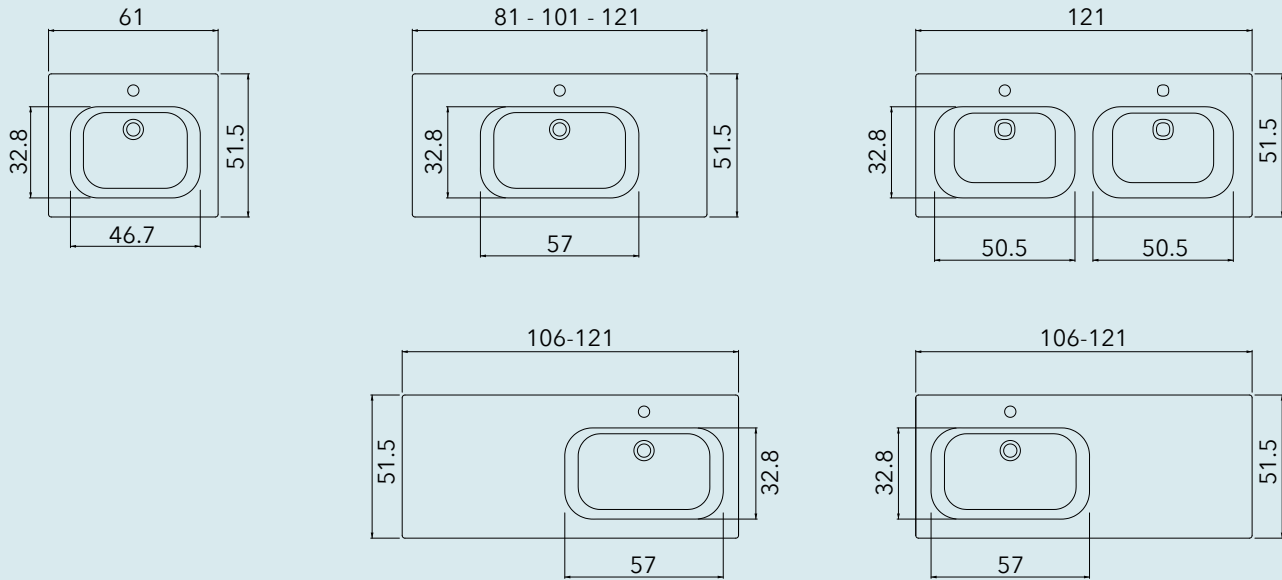

BASI PORTALAVABO | *BASE UNITS*

---

COLONNA | *COLUMN*

---

PENSILE | *WALL UNIT*

---

LAVABO IN CERAMICA "QUBO" | "QUBO" CERAMIC WASHBASIN

LAVABO IN CERAMICA "PLANO" | "PLANO" CERAMIC WASHBASIN