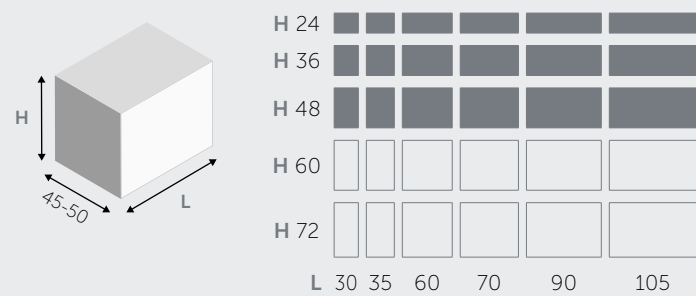

BASI PORTALAVABO SOSPENSE / SUSPENDED BASE UNITS FOR TABLETOP WASHBASIN

1 CASSETTO / 1 DRAWER

2 CASSETTI / 2 DRAWERS

2 ANTE / 2 DOORS

BASI SOSPENSE / SUSPENDED BASE UNITS

1 CASSETTO / 1 DRAWER

2 CASSETTI / 2 DRAWERS

MENSOLE / SHELVES

MENSOLE (spessore 1,8 cm) / SHELVES (thick 1,8 cm)

MENSOLE A L / "L" SHAPED SHELVES

MENSOLE A U / "U" SHAPED SHELVES

PENSILI A RIBALTA / HANGING FLAP

PENSILI BASCULANTI / HANGING OVERHEAD