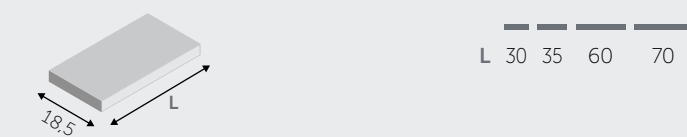

1 ANTA / 1 DOOR

2 ANTE / 2 DOORS

■ DISPONIBILE / AVAILABLE □ NON DISPONIBILE / NOT AVAILABLE

PENSILI / WALL UNITS

1 ANTA / 1 DOOR

1 ANTA / 1 DOOR

BASE A TERRA A GIORNO / OPEN FLOOR BASE UNIT

1 ANTA / 1 DOOR

MENSOLE / SHELVES

MENSOLE (spessore 1,8 cm) / SHELVES (thick 1,8 cm)

MENSOLE A L / "L" SHAPED SHELVES

MENSOLE A U / "U" SHAPED SHELVES

PENSILI A RIBALTA / HANGING FLAP

PENSILI BASCULANTI / HANGING OVERHEAD