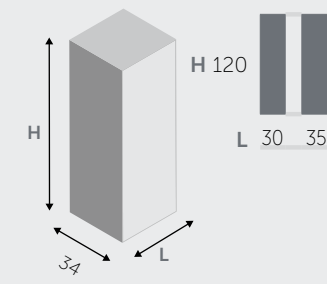

BASI PORTALAVABO SOSPENSE / SUSPENDED BASE UNITS FOR TABLETOP WASHBASIN

1 CASSETTO / 1 DRAWER

2 CASSETTI / 2 DRAWERS

2 ANTE / 2 DOORS

BASI SOSPENSE / SUSPENDED BASE UNITS

1 CASSETTO / 1 DRAWER

2 CASSETTI / 2 DRAWERS

1 ANTA / 1 DOOR

2 ANTE / 2 DOORS

■ DISPONIBILE / AVAILABLE □ NON DISPONIBILE / NOT AVAILABLE

PENSILI / WALL UNITS

1 ANTA / 1 DOOR

1 ANTA / 1 DOOR

BASE A TERRA A GIORNO / OPEN FLOOR BASE UNIT

1 ANTA / 1 DOOR

MENSOLE / SHELVES

MENSOLE (spessore 1,8 cm) / SHELVES (thick 1,8 cm)

MENSOLE A L / "L" SHAPED SHELVES

MENSOLE A U / "U" SHAPED SHELVES

PENSILI A RIBALTA / HANGING FLAP

PENSILI BASCULANTI / HANGING OVERHEAD

COLONNE / COLONNES

1 ANTA / 1 DOOR

2 ANTE / 2 DOORS

ELEMENTI A GIORNO / OPEN CABINET

* possono essere montati anche in verticale / it can be vertically positioned

■ DISPONIBILE / AVAILABLE □ NON DISPONIBILE / NOT AVAILABLE