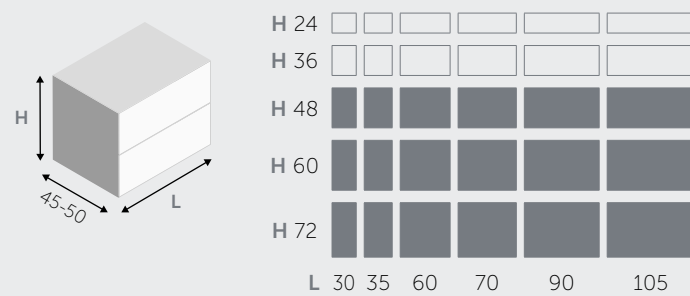

BASI PORTALAVABO SOSPENSE / SUSPENDED BASE UNITS FOR TABLETOP WASHBASIN

1 CASSETTO / 1 DRAWER

2 CASSETTI / 2 DRAWERS

2 ANTE / 2 DOORS

BASI SOSPENSE / SUSPENDED BASE UNITS

1 CASSETTO / 1 DRAWER

2 CASSETTI / 2 DRAWERS

MENSOLE / SHELVES

MENSOLE (spessore 1,8 cm) / SHELVES (thick 1,8 cm)

MENSOLE A L / "L" SHAPED SHELVES

MENSOLE A U / "U" SHAPED SHELVES

PENSILI A RIBALTA / HANGING FLAP

PENSILI BASCULANTI / HANGING OVERHEAD