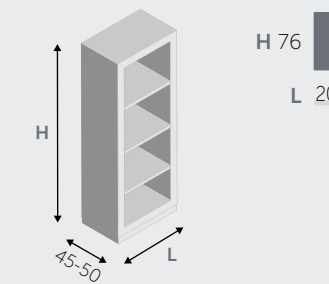

1 ANTA / 1 DOOR

2 ANTE / 2 DOORS

■ DISPONIBILE / AVAILABLE □ NON DISPONIBILE / NOT AVAILABLE

PENSILI / WALL UNITS

1 ANTA / 1 DOOR

1 ANTA / 1 DOOR

BASE A TERRA A GIORNO / OPEN FLOOR BASE UNIT

1 ANTA / 1 DOOR

MENSOLE / SHELVES

MENSOLE (spessore 1,8 cm) / SHELVES (thick 1,8 cm)

MENSOLE A L / "L" SHAPED SHELVES

MENSOLE A U / "U" SHAPED SHELVES

PENSILI A RIBALTA / HANGING FLAP

PENSILI BASCULANTI / HANGING OVERHEAD