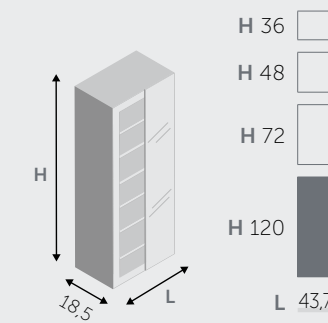

BASI PORTALAVABO SOSPENSE / SUSPENDED BASE UNITS FOR TABLETOP WASHBASIN

1 CASSETTO / 1 DRAWER

2 CASSETTI / 2 DRAWERS

2 ANTE / 2 DOORS

BASI SOSPENSE / SUSPENDED BASE UNITS

1 CASSETTO / 1 DRAWER

2 CASSETTI / 2 DRAWERS

1 ANTA / 1 DOOR

2 ANTE / 2 DOORS

■ DISPONIBILE / AVAILABLE □ NON DISPONIBILE / NOT AVAILABLE

PENSILI / WALL UNITS

1 ANTA / 1 DOOR

1 ANTA / 1 DOOR

BASE A TERRA A GIORNO / OPEN FLOOR BASE UNIT

1 ANTA / 1 DOOR

MENSOLE / SHELVES

MENSOLE (spessore 1,8 cm) / SHELVES (thick 1,8 cm)

MENSOLE A L / "L" SHAPED SHELVES

MENSOLE A U / "U" SHAPED SHELVES

PENSILI A RIBALTA / HANGING FLAP

PENSILI BASCULANTI / HANGING OVERHEAD