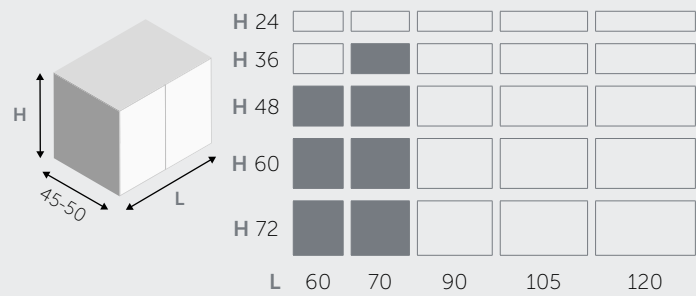

BASI PORTALAVABO SOSPENSE / SUSPENDED BASE UNITS FOR TABLETOP WASHBASIN

1 CASSETTO / 1 DRAWER

2 CASSETTI / 2 DRAWERS

2 ANTE / 2 DOORS

BASI SOSPENSE / SUSPENDED BASE UNITS

1 CASSETTO / 1 DRAWER

2 CASSETTI / 2 DRAWERS

1 ANTA / 1 DOOR

2 ANTE / 2 DOORS

■ DISPONIBILE / AVAILABLE □ NON DISPONIBILE / NOT AVAILABLE

PENSILI / WALL UNITS

1 ANTA / 1 DOOR

1 ANTA / 1 DOOR

BASE A TERRA A GIORNO / OPEN FLOOR BASE UNIT

1 ANTA / 1 DOOR

MENSOLE / SHELVES

MENSOLE (spessore 1,8 cm) / SHELVES (thick 1,8 cm)

MENSOLE A L / "L" SHAPED SHELVES

MENSOLE A U / "U" SHAPED SHELVES

PENSILI A RIBALTA / HANGING FLAP

PENSILI BASCULANTI / HANGING OVERHEAD