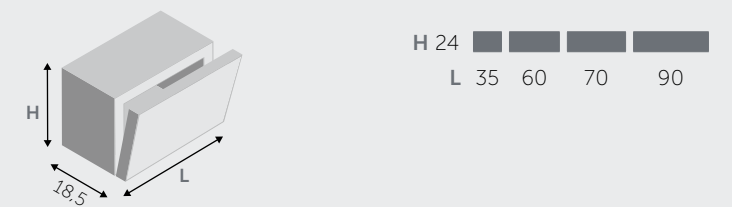

MENSOLE / SHELVES

MENSOLE (spessore 1,8 cm) / SHELVES (thick 1,8 cm)

MENSOLE A L / "L" SHAPED SHELVES

MENSOLE A U / "U" SHAPED SHELVES

PENSILI A RIBALTA / HANGING FLAP

PENSILI BASCULANTI / HANGING OVERHEAD