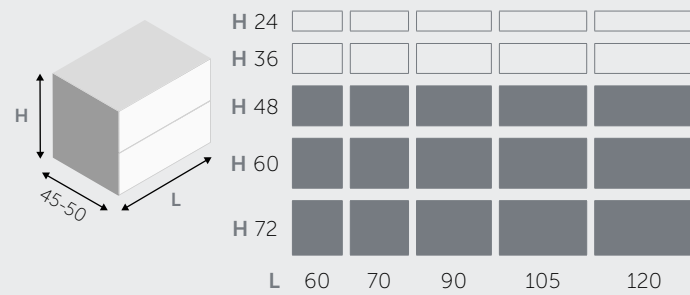

BASI PORTALAVABO SOSPENSE / SUSPENDED BASE UNITS FOR TABLETOP WASHBASIN

1 CASSETTO / 1 DRAWER

2 CASSETTI / 2 DRAWERS

2 ANTE / 2 DOORS

BASI SOSPENSE / SUSPENDED BASE UNITS

1 CASSETTO / 1 DRAWER

2 CASSETTI / 2 DRAWERS

1 ANTA / 1 DOOR

2 ANTE / 2 DOORS

■ DISPONIBILE / AVAILABLE □ NON DISPONIBILE / NOT AVAILABLE

PENSILI / WALL UNITS

1 ANTA / 1 DOOR

1 ANTA / 1 DOOR

BASE A TERRA A GIORNO / OPEN FLOOR BASE UNIT

1 ANTA / 1 DOOR

MENSOLE / SHELVES

MENSOLE (spessore 1,8 cm) / SHELVES (thick 1,8 cm)

MENSOLE A L / "L" SHAPED SHELVES

MENSOLE A U / "U" SHAPED SHELVES

PENSILI A RIBALTA / HANGING FLAP

PENSILI BASCULANTI / HANGING OVERHEAD