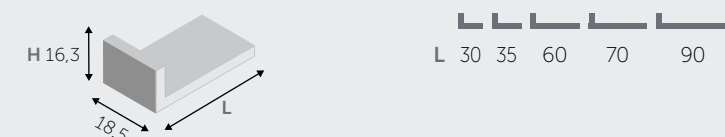

1 ANTA / 1 DOOR

2 ANTE / 2 DOORS

■ DISPONIBILE / AVAILABLE □ NON DISPONIBILE / NOT AVAILABLE

PENSILI / WALL UNITS

1 ANTA / 1 DOOR

1 ANTA / 1 DOOR

BASE A TERRA A GIORNO / OPEN FLOOR BASE UNIT

1 ANTA / 1 DOOR

MENSOLE / SHELVES

MENSOLE (spessore 1,8 cm) / SHELVES (thick 1,8 cm)

MENSOLE A L / "L" SHAPED SHELVES

MENSOLE A U / "U" SHAPED SHELVES

PENSILI A RIBALTA / HANGING FLAP

PENSILI BASCULANTI / HANGING OVERHEAD