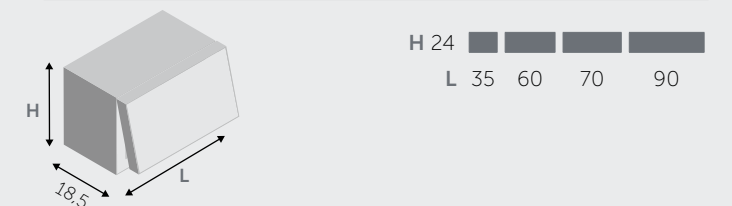

MENSOLE / SHELVES

MENSOLE (spessore 1,8 cm) / SHELVES (thick 1,8 cm)

MENSOLE A L / "L" SHAPED SHELVES

MENSOLE A U / "U" SHAPED SHELVES

PENSILI A RIBALTA / HANGING FLAP

PENSILI BASCULANTI / HANGING OVERHEAD