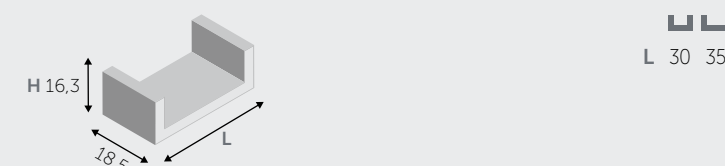

MENSOLE / SHELVES

MENSOLE (spessore 1,8 cm) / SHELVES (thick 1,8 cm)

MENSOLE A L / "L" SHAPED SHELVES

MENSOLE A U / "U" SHAPED SHELVES

PENSILI A RIBALTA / HANGING FLAP

PENSILI BASCULANTI / HANGING OVERHEAD