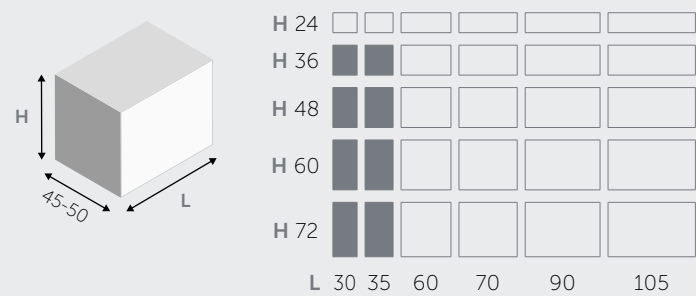

1 ANTA / 1 DOOR