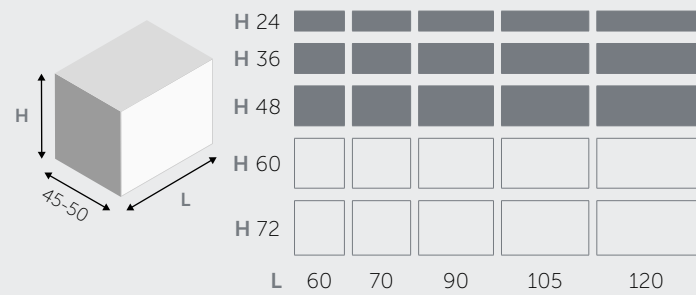

BASI PORTALAVABO SOSPENSE / SUSPENDED BASE UNITS FOR TABLETOP WASHBASIN

1 CASSETTO / 1 DRAWER

2 CASSETTI / 2 DRAWERS

2 ANTE / 2 DOORS

BASI SOSPENSE / SUSPENDED BASE UNITS

1 CASSETTO / 1 DRAWER

2 CASSETTI / 2 DRAWERS

MENSOLE / SHELVES

MENSOLE (spessore 1,8 cm) / SHELVES (thick 1,8 cm)

MENSOLE A L / "L" SHAPED SHELVES

MENSOLE A U / "U" SHAPED SHELVES

PENSILI A RIBALTA / HANGING FLAP

PENSILI BASCULANTI / HANGING OVERHEAD