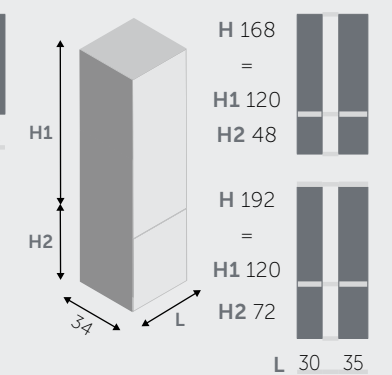

2 ANTE / 2 DOORS

ELEMENTI A GIORNO / OPEN CABINET