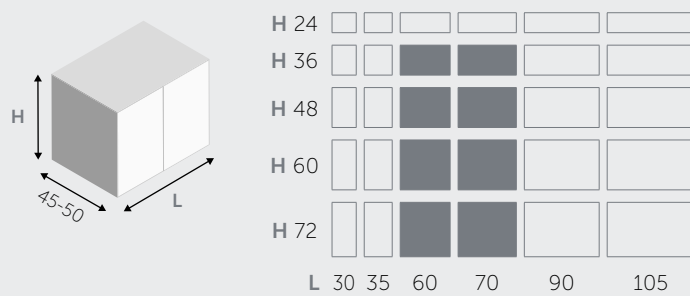

BASI PORTALAVABO SOSPENSE / SUSPENDED BASE UNITS FOR TABLETOP WASHBASIN

1 CASSETTO / 1 DRAWER

2 CASSETTI / 2 DRAWERS

2 ANTE / 2 DOORS

BASI SOSPENSE / SUSPENDED BASE UNITS

1 CASSETTO / 1 DRAWER

2 CASSETTI / 2 DRAWERS

1 ANTA / 1 DOOR

2 ANTE / 2 DOORS

■ DISPONIBILE / AVAILABLE □ NON DISPONIBILE / NOT AVAILABLE

PENSILI / WALL UNITS

1 ANTA / 1 DOOR

1 ANTA / 1 DOOR

BASE A TERRA A GIORNO / OPEN FLOOR BASE UNIT

1 ANTA / 1 DOOR

MENSOLE / SHELVES

MENSOLE (spessore 1,8 cm) / SHELVES (thick 1,8 cm)

MENSOLE A L / "L" SHAPED SHELVES

MENSOLE A U / "U" SHAPED SHELVES

PENSILI A RIBALTA / HANGING FLAP

PENSILI BASCULANTI / HANGING OVERHEAD