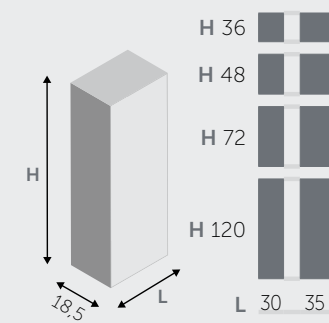

1 ANTA / 1 DOOR

2 ANTE / 2 DOORS

■ DISPONIBILE / AVAILABLE □ NON DISPONIBILE / NOT AVAILABLE

PENSILI / WALL UNITS

1 ANTA / 1 DOOR

1 ANTA / 1 DOOR

BASE A TERRA A GIORNO / OPEN FLOOR BASE UNIT

1 ANTA / 1 DOOR

MENSOLE / SHELVES

MENSOLE (spessore 1,8 cm) / SHELVES (thick 1,8 cm)

MENSOLE A L / "L" SHAPED SHELVES

MENSOLE A U / "U" SHAPED SHELVES

PENSILI A RIBALTA / HANGING FLAP

PENSILI BASCULANTI / HANGING OVERHEAD