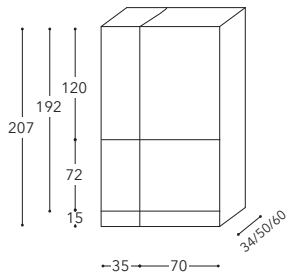

Pensili Wall unit

Pensili con chiave Wall unit with key

Mensole a misura Shelves to size

Colonne Columns

Porta asse da stiro e porta scope Ironing board holder and broom holder

Accessoribili Equipped

Con ripiani in vetro With glass shelves