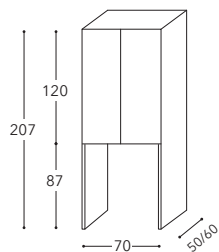

A giorno per lavatrice Open unit for washing machine