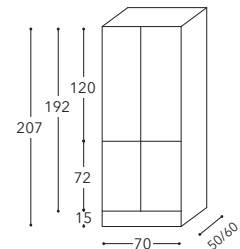

4 ante per lavatrice 4 doors for washing-machine