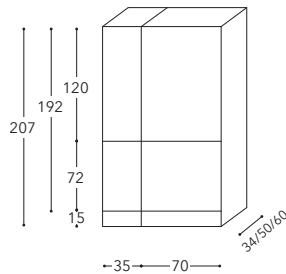

Pensili Wall unit

Pensili con chiave Wall unit with key

Mensole a misura Shelves to size

Colonne Columns

Porta asse da stiro e porta scope Ironing board holder and broom holder

Accessoribili Equipped

Con ripiani in vetro With glass shelves