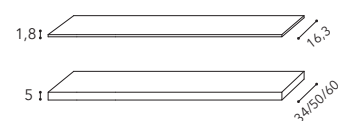

Pensili Wall unit

Pensili con chiave Wall unit with key

Mensole a misura Shelves to size

Colonne Columns

Porta asse da stiro e porta scope Ironing board holder and broom holder

Accessoribili Equipped

Con ripiani in vetro With glass shelves