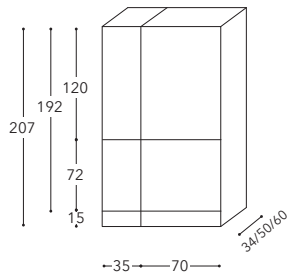

Pensili Wall unit

Pensili con chiave Wall unit with key

Mensole a misura Shelves to size

Colonne Columns

Porta asse da stiro e porta scope Ironing board holder and broom holder

Accessoribili Equipped

Con ripiani in vetro With glass shelves