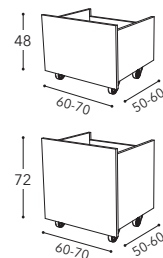

Cestoni su ruote

Large baskets on wheel