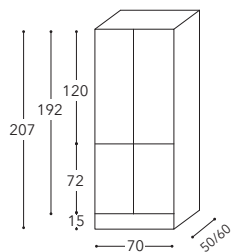

4 ante per lavatrice / asciugatrice 4 doors for washing-machine / drier unit