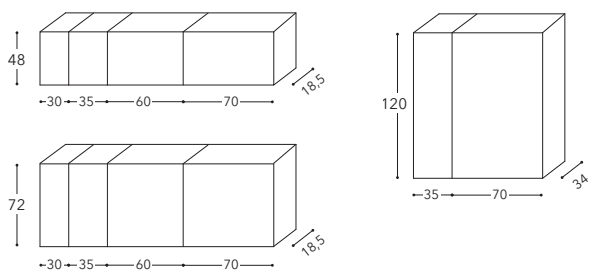

Pensili Wall unit

Pensili con chiave Wall unit with key

Mensole a misura Shelves to size

Colonne Columns

Porta asse da stiro e porta scope Ironing board holder and broom holder

Accessoribili Equipped

Con ripiani in vetro With glass shelves