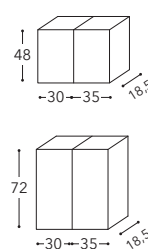

Pensili Wall unit

Pensili con chiave Wall unit with key

Mensole a misura Shelves to size

Colonne Columns

Porta asse da stiro e porta scope Ironing board holder and broom holder

Accessoribili Equipped

Con ripiani in vetro With glass shelves